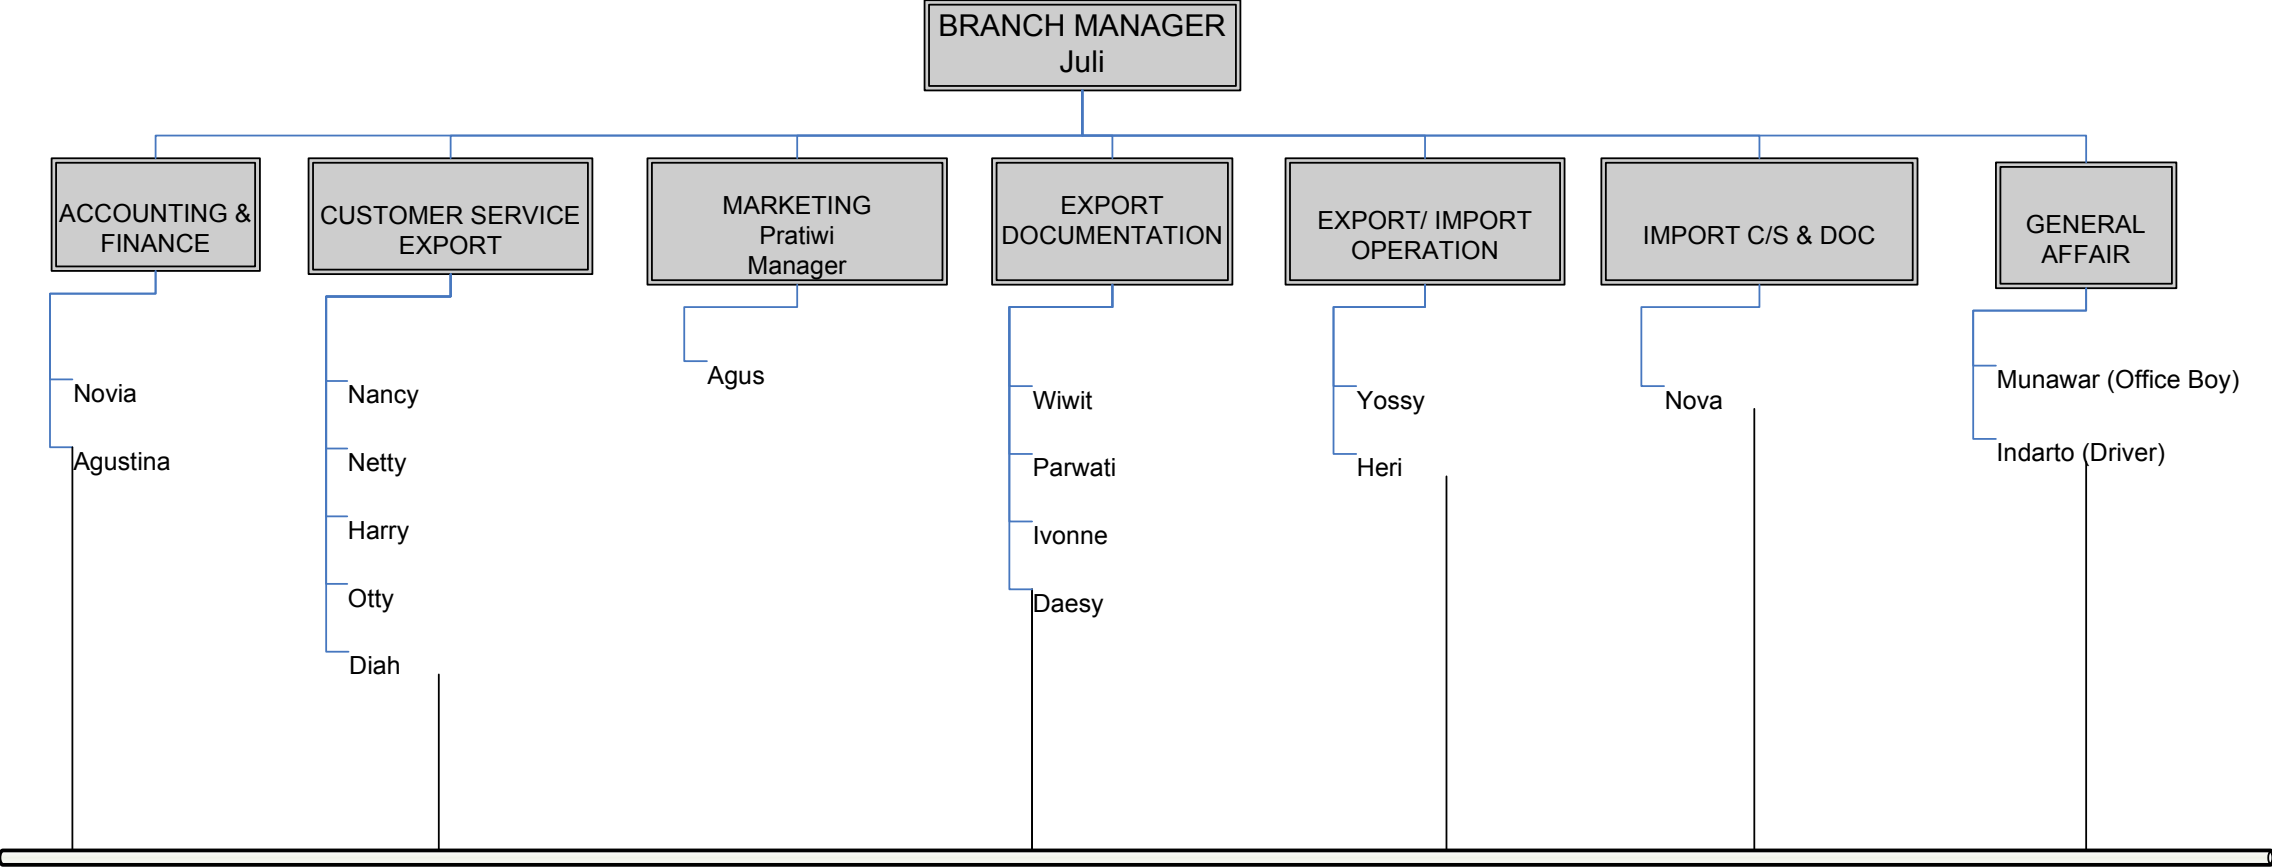

PT. "K" LINE (INDONESIA) – SEMARANG BRANCH ORGANIZATION CHART

Effective : Jan 01, 2012

STAFF : 19

Prepared by : July – Branch Manager
Dec, 2011