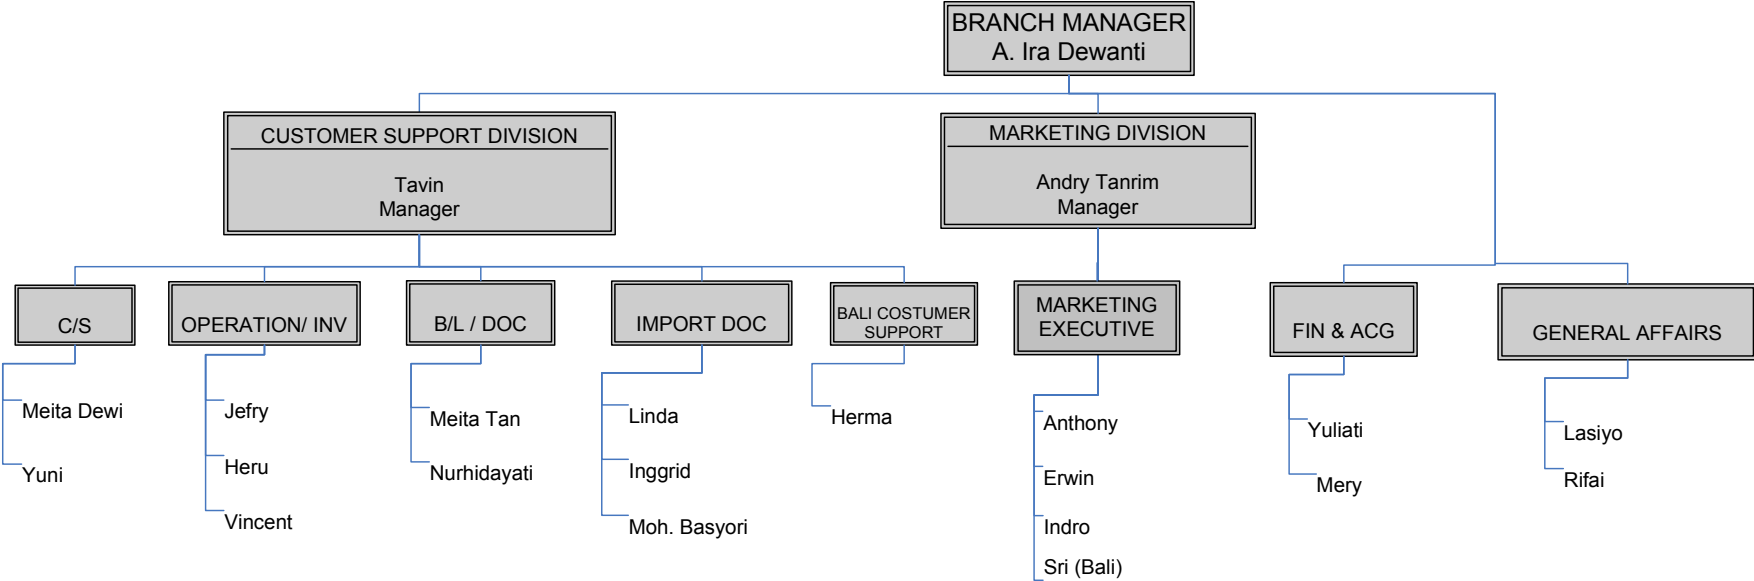

PT. "K" LINE (INDONESIA) – SURABAYA BRANCH ORGANIZATION CHART

Effective : Jan 01, 2012

STAFF : 22

Prepared by : Ira – Branch Manager
Dec, 2011