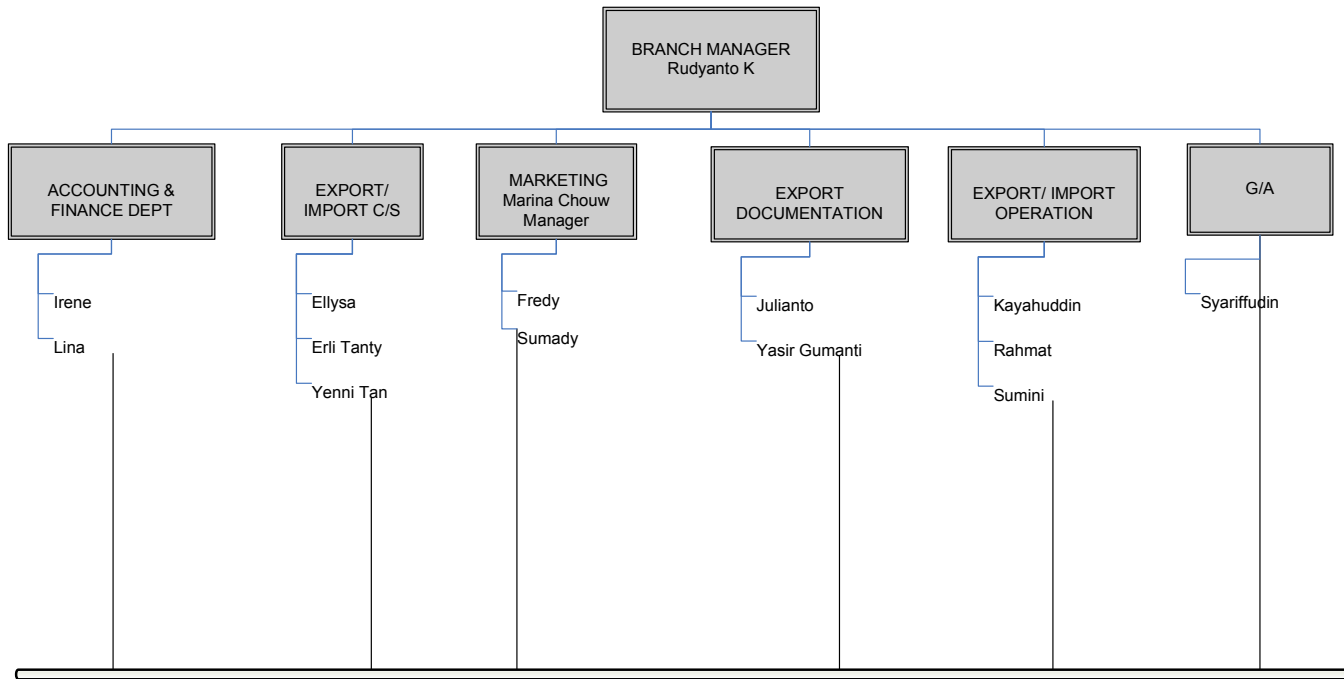

PT. "K" LINE (INDONESIA) – MEDAN BRANCH ORGANIZATION CHART

Effective : Jan 01 , 2012

STAFF : 15

Prepared by : Rudy – Branch Manager
Dec, 2011